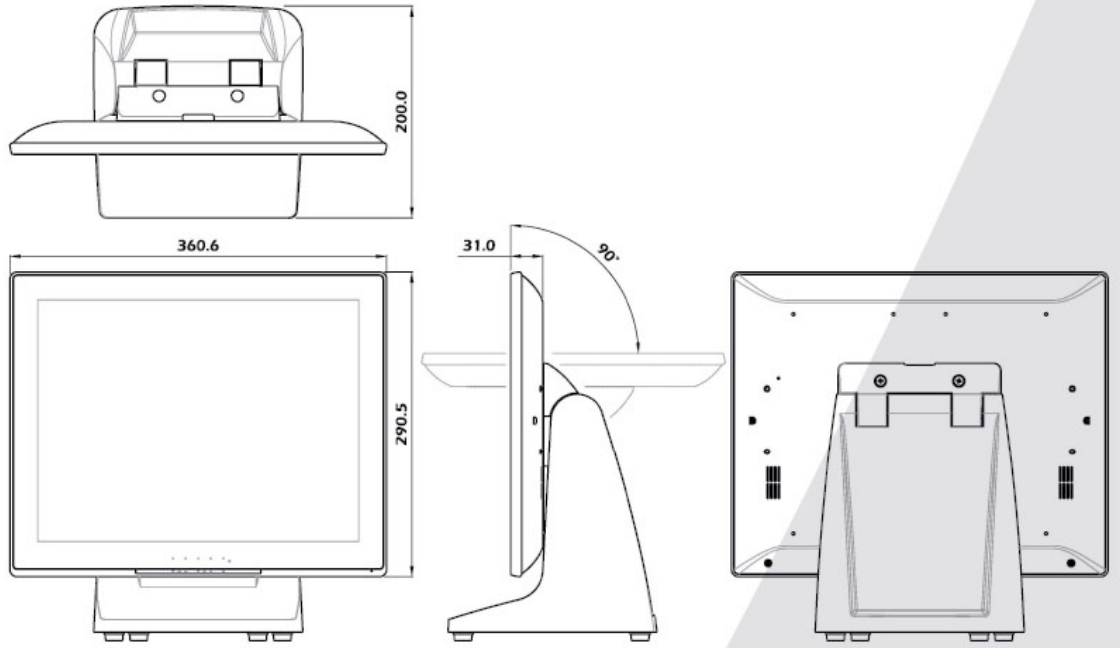

基本資料			
主題名稱	卡威科技 P150CR 網路顯示器產品規格說明		
聯絡人		電話/分機	傳真
公司名稱	E_mail		
地址			

15吋 Rimless LCD Monitor			
產品名稱	網路顯示器	產品型號	P150CR
<p>產品特色</p> <p>New Capacitive Touch keys control design provide high durability of operation, also with a thin & whole flat front panel gives an elegant and compact appearance.</p> <p>Features</p> <ol style="list-style-type: none"> 1. Rimless front bezel design, spill & dust proof, meets IP54 requirement, die-casting rear cover. 2. Low power consumption only 15W with LED backlight. 3. Extra USB I/O ports available for more POS accessories. 4. Sleek surface throughout monitor's appearance. 5. Tilt angle adjustment up to 90°. 6. Integrated with 5 wires Flat Resistive Touch. 7. VESA 75 x 75 mm wall mounting standard. 8. User friendly OSD control buttons. 9. Optional 7" 2nd display. 10. Smart cable management. 11. Small footprint. 12. Integrated 3W x 2 channels speaker. 		 	

詳細規格內容	
Model	P150CR
Cabinet Color	Black or White
Cover Lens	5 wires resistive touch
Display Type	15" diagonal TFT active matrix with LED backlight
Recommended Resolution	1024 x 768
Brightness	350 cd/m ² (typ.)
Contrast Ratio	600:1 (typ.)
Viewing Angle	160° (H)/140°(V)
I/O Connectivity	Mini VGA 14 pins, USB-A, USB-B, mini USB x 2, DC 12V
Backlight MTBF	50,000 hrs
* Specification is subject to be changed without prior notice.	

Dimension (unit: mm)

Dimension (unit: mm)

I/O indication

USB-B × 1
Mini USB × 2
USB-A × 1

Mini VGA in DC in 12V

Peripherals: MSR / POS printer / mouse /
Scanner / Customer display....etc.