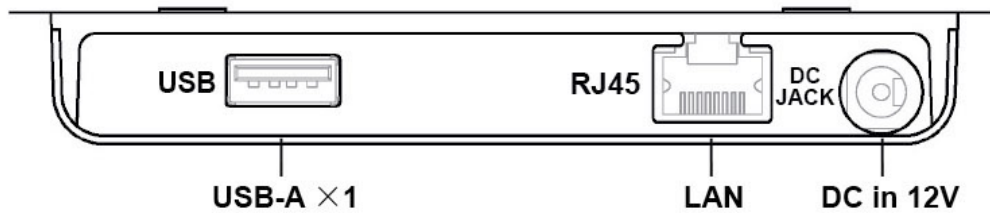

詳細規格內容		
Model	P 150 ER	P 150 EG
Cabinet Color	Black or White	
Cover Lens	5 wires resistive touch	Mitsubishi PMMA Hardness > 5H (JIS D0202), T > 93%
Display Type	15" diagonal TFT active matrix with LED backlight	
Recommended Resolution	1024 x 768	
Brightness	350 cd/m ² (typ.)	
Contrast Ratio	600:1 (typ.)	
Viewing Angle	160° (H)/140° (V)	
I/O Connectivity	RJ45, USB-A, DC 12V	RJ45, USB-A, mini USB, DC 12V
Backlight MTBF	50,000 hrs	
* Specification is subject to be changed without prior notice.		

Dimension (unit: mm)

Dimension (unit: mm)

I/O indication

P150ER

P150EG

Peripherals: MSR / POS printer / mouse /
Scanner / Customer display....etc.