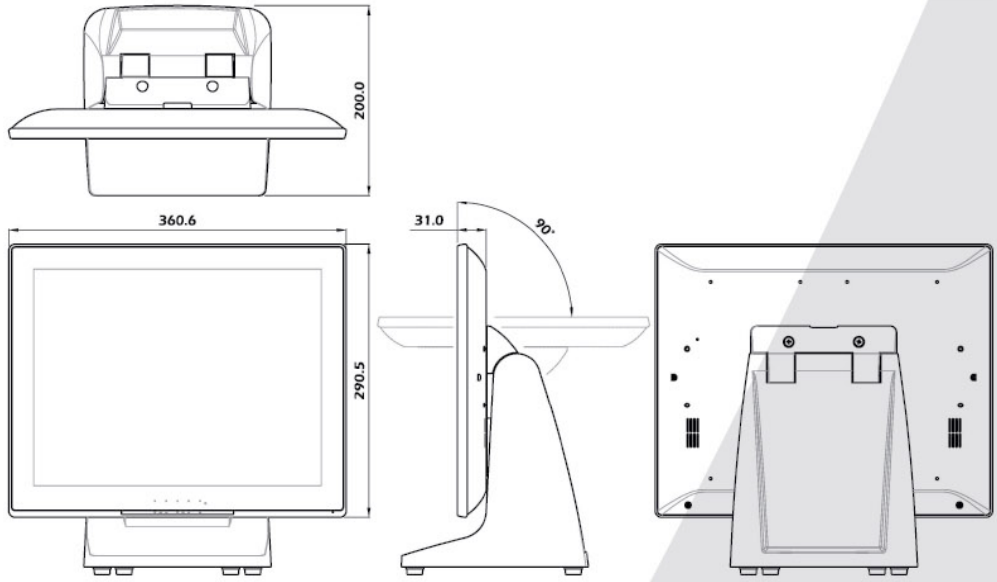

基本資料				
主題名稱	卡威科技 15 吋全平面 POS 觸控網路顯示器產品規格說明 (P150VR)			
聯絡人		電話/分機		傳真
公司名稱	E_mail			
地址				

15 吋全平面 POS 觸控網路顯示器			
產品名稱	15 吋全平面 POS 觸控網路顯示器	產品型號	P 150 VR
<p>產品特色</p> <ul style="list-style-type: none"> -Rimless design -Low power consumption only 10W with LED backlight -Sleek surface throughout monitor's appearance -Universal power brick with changeable plug -VESA 75 * 75 mm wall mounting standard -User friendly OSD control buttons -Integrated with 5 wires Resistive flat touch -Smart cable management -Robust base design for touch function 			

詳細規格內容		
Model	P 150 ER	P 150 EG
Cabinet Color	Black or White	
Cover Lens	5 wires resistive touch	Mitsubishi PMMA Hardness > 5H (JIS D0202), T > 93%
Display Type	15" diagonal TFT active matrix with LED backlight	
Recommended Resolution	1024 x 768	
Brightness	350 cd/m ² (typ.)	
Contrast Ratio	600:1 (typ.)	
Viewing Angle	160° (H)/140° (V)	
I/O Connectivity	RJ45, USB-A, DC 12V	RJ45, USB-A, mini USB, DC 12V
Backlight MTBF	50,000 hrs	
* Specification is subject to be changed without prior notice.		

Dimension (unit: mm)

Dimension (unit: mm)

I/O indication

P150ER

P150EG

Peripherals: MSR / POS printer / mouse /
Scanner / Customer display....etc.