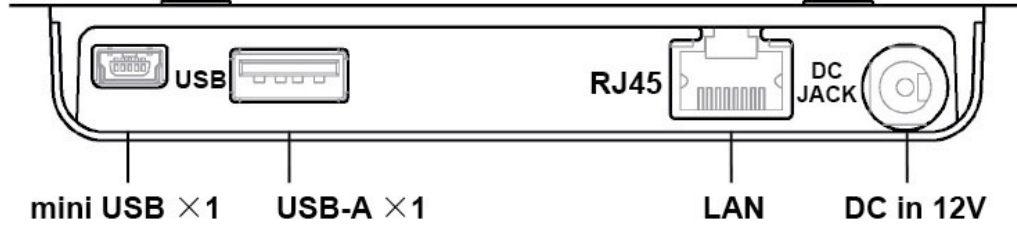

詳細規格內容		
Model	P 150 ER	P 150 EG
Cabinet Color	Black or White	
Cover Lens	5 wires resistive touch	Mitsubishi PMMA Hardness > 5H (JIS D0202), T > 93%
Display Type	15" diagonal TFT active matrix with LED backlight	
Recommended Resolution	1024 x 768	
Brightness	350 cd/m ² (typ.)	
Contrast Ratio	600:1 (typ.)	
Viewing Angle	160° (H)/140° (V)	
I/O Connectivity	RJ45, USB-A, DC 12V	RJ45, USB-A, mini USB, DC 12V
Backlight MTBF	50,000 hrs	
* Specification is subject to be changed without prior notice.		

Dimension (unit: mm)

Dimension (unit: mm)

I/O indication

P150ER

P150EG

Peripherals: MSR / POS printer / mouse /
Scanner / Customer display....etc.