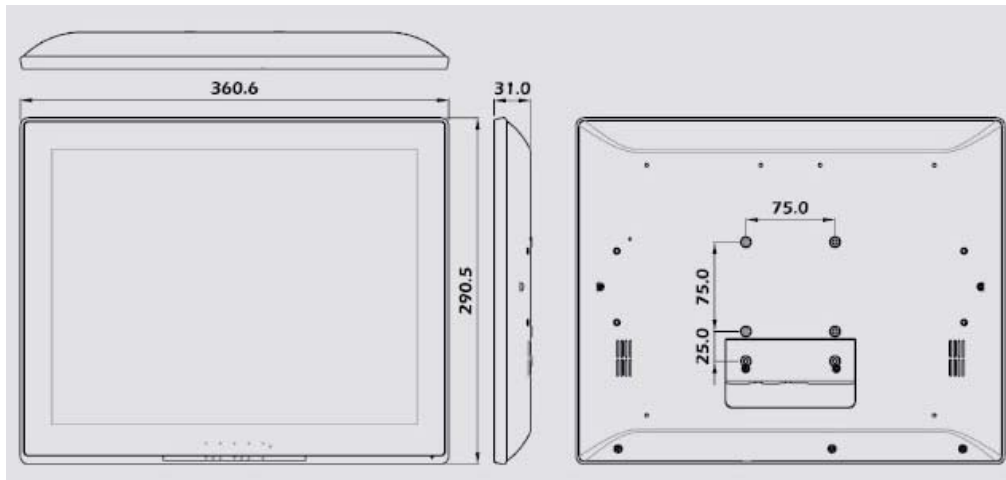

基本資料				
主題名稱	卡威科技 15 吋全平面 POS 觸控網路顯示器產品規格說明 (P150VR)			
聯絡人		電話/分機		傳真
公司名稱	E_mail			
地址				

15 吋全平面 POS 觸控網路顯示器			
產品名稱	15 吋全平面 POS 觸控網路顯示器	產品型號	P 150 VR
<p>產品特色</p> <ul style="list-style-type: none"> -Rimless design -Low power consumption only 10W with LED backlight -Sleek surface throughout monitor's appearance -Universal power brick with changeable plug -VESA 75 * 75 mm wall mounting standard -User friendly OSD control buttons -Integrated with 5 wires Resistive flat touch -Smart cable management -Robust base design for touch function 			

詳細規格內容		
Model	P 150 ER	P 150 EG
Cabinet Color	Black or White	
Cover Lens	5 wires resistive touch	Mitsubishi PMMA Hardness > 5H (JIS D0202), T > 93%
Display Type	15" diagonal TFT active matrix with LED backlight	
Recommended Resolution	1024 x 768	
Brightness	350 cd/m ² (typ.)	
Contrast Ratio	600:1 (typ.)	
Viewing Angle	160° (H)/140° (V)	
I/O Connectivity	RJ45, USB-A, DC 12V	RJ45, USB-A, mini USB, DC 12V
Backlight MTBF	50,000 hrs	
* Specification is subject to be changed without prior notice.		

Dimension (unit: mm)

Dimension (unit: mm)

I/O indication

P150ER

P150EG

Peripherals: MSR / POS printer / mouse /
Scanner / Customer display....etc.