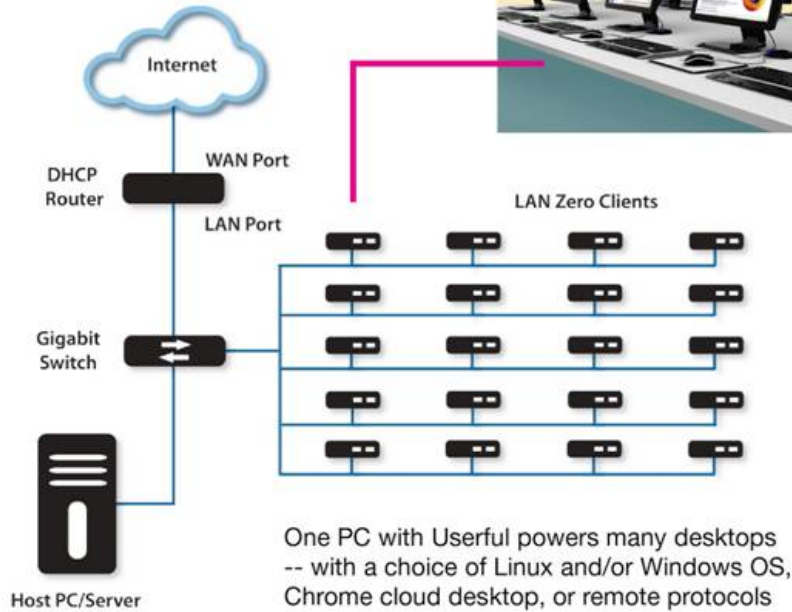

基本資料				
主題名稱	卡威科技 P215EN 網路顯示器產品規格說明			
聯絡人		電話/分機		傳真
公司名稱	E_mail			
地址				

Zero Clients 21.5" LAN Display			
產品名稱	網路顯示器	產品型號	P215EN
Features			
<ol style="list-style-type: none"> 1. Low power consumption only 25W with LED backlight. 2. 100% solid capacitors for optimal quality and extended operating life. 3. Sleek surface with UV coating throughout monitor's appearance. 4. VESA 100 x 100 mm wall mounting standard. 5. Robust Mechanism Design for touch operation. 6. Integrated with PoE (Power over Ethernet) function. (Model P215PN) 7. Integrated with Projective Capacitive Touch (Model P215EP available in Q4 2013) 			

詳細規格內容		
Model	P215PN	P215EN
Cabinet Color	Black with Sleek UV coating	
Power over Ethernet	Yes	N/A
Display Type	21.5" diagonal TFT active matrix with LED backlight	
Recommended Resolution	1920 x 1080	
Brightness	250 cd/rn2 (typ.)	
Contrast Ratio	3000:1(typ.)	
Viewing Angle	178"(H) /178" (V)	
I/O Connectivity	RJ45, USB-A x 3, DC 12V(optional) MIC, Headphone	RJ45, USB-A x 3, DC 12V in MIC, Headphone
Backlight	MTBF 30,000hrs	
* Specification is subject to be changed without prior notice.		

● **System Structure:**

One PC with Useful powers many desktops -- with a choice of Linux and/or Windows OS, Chrome cloud desktop, or remote protocols

● **Applications:**

- ✓ Education
- ✓ Libraries
- ✓ Digital Signage
- ✓ Factory SOP bulletin board
- ✓ Kiosk, Wayfinding, and Point of Information
- ✓ Cloud Client VDI for Enterprises
- ✓ Menu Display board
- ✓ Interactive and self-service touch screen kiosks