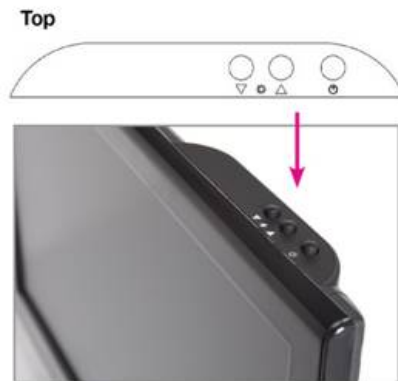

● **OSD Buttons:**