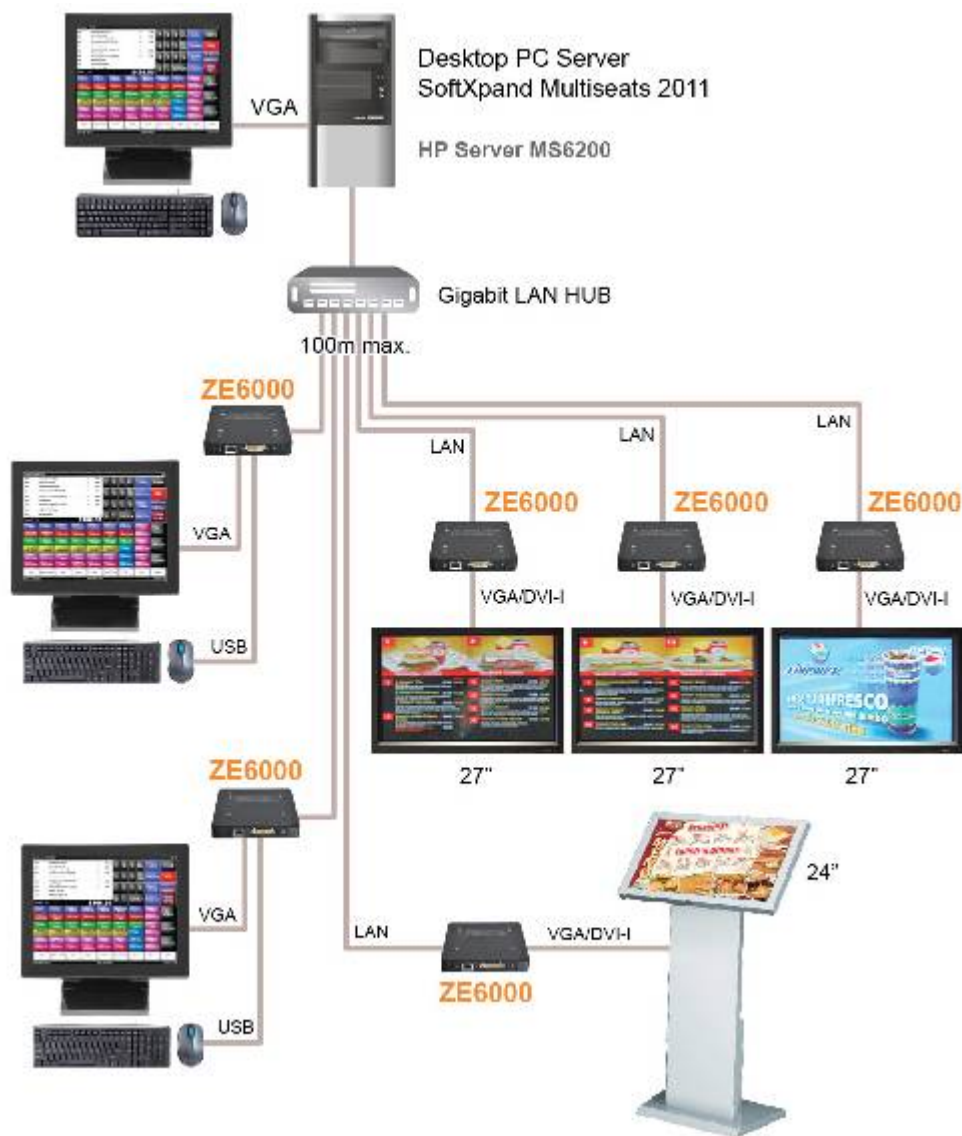

基本資料

主題名稱	卡威科技 ZE6000 網路顯示控制器產品規格說明		
聯絡人		電話/分機	傳真
公司名稱	E_mail		
地址			

AV over Ethernet adaptor

產品名稱	網路顯示控制器	產品型號	ZE6000
產品特色			
<p>Application :</p> <p>Digital Signage / Media Price Checker / Training Center / Kiosk</p>			

詳細規格內容

Power Brick	AC adaptor input	AC100V-240V, 50~60Hz
	DC power output	12Vdc @ 1.5A
Power Consumption		3 watts + 10 watts full USB bus power
	LED indicators	Power LED
		Network Connect LED
		Identification LED
Input/output connectors	Ethernet input	x 1 RJ-45, 10/100/1000 Mb Ethernet
	USB downstream ports	x 4 USB A type (USB 2.0)
	Video output	x 1 DVI-I connector for VGA or DVI
	Audio output 1	x 1 Line out phone jack
	Audio output 2	x 1 headphone
	Audio input	x 1 Microphone
Max. Video resolution	FHD	2048 x 1152
Environmental	Operating temperature	0 °C ~ 35 °C
	Non-operating temperature	-30 °C ~ 60 °C
	Operating Humidity	10% ~ 90% (non-condensing)
	Non-operating Humidity	5% ~ 95%
	Cooling	Fanless

Mechanical	Mounting	8 VESA holes; 4 spaced at 100mm centers and 4 spaced at 75mm centers
	Dimensions W x D x H	115mm x 115 mm x 17.8 mm
	Weight	TBD
Server OS supporting	XP, Vista, Win7, Win Server 2008R2, Linux	
System requirement	WMS 2011 / MiniFrame SoltXpand 2011 / Useful Multiseat 2011	
Regulatory	CB, FCC, CE, BSMI	
Compliance	WEEE, RoHS	
Optional	DVI to VGA adaptor / DVI to DVI cable(25cm) / DVI to VGA cable(25cm)	
* Specification is subject to be changed without prior notice.		

System Structure (Each user can work independently)

I/O indicator (unit: mm)

- | | |
|---|------------------------------------|
| 1. Microphone | 4. USB A type down stream port x 4 |
| 2. Headphone | 5. Line out |
| 3. LED indicators
Power LED
Network connect LED
Identification LED | 6. RJ-45 Ethernet connector |
| | 7. DVI-I Connector |
| | 8. DC 12V in |