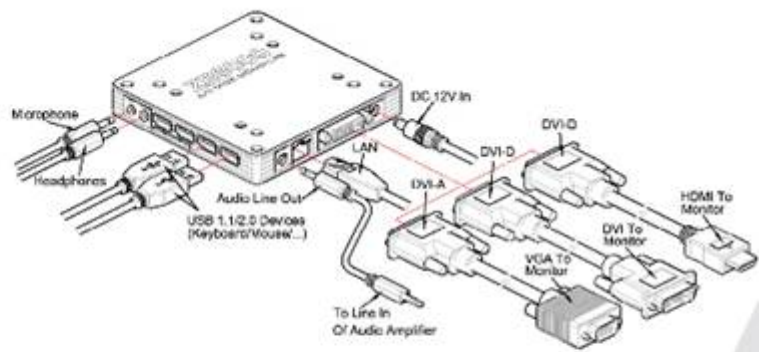

Mechanical	Mounting	8 VESA holes; 4 spaced at 100mm centers and 4 spaced at 75mm centers
	Dimensions W x D x H	115mm x 115 mm x 17.8 mm
	Weight	TBD
Server OS supporting	XP, Vista, Win7, Win Server 2008R2, Linux	
System requirement	WMS 2011 / MiniFrame SoltXpand 2011 / Useful Multiseat 2011	
Regulatory	CB, FCC, CE, BSMI	
Compliance	WEEE, RoHS	
Optional	DVI to VGA adaptor / DVI to DVI cable(25cm) / DVI to VGA cable(25cm)	
* Specification is subject to be changed without prior notice.		

System Structure (Each user can work independently)

I/O indicator (unit: mm)

- | | |
|---|------------------------------------|
| 1. Microphone | 4. USB A type down stream port x 4 |
| 2. Headphone | 5. Line out |
| 3. LED indicators
Power LED
Network connect LED
Identification LED | 6. RJ-45 Ethernet connector |
| | 7. DVI-I Connector |
| | 8. DC 12V in |

Cable installation

VESA Mounting (Patent applying)