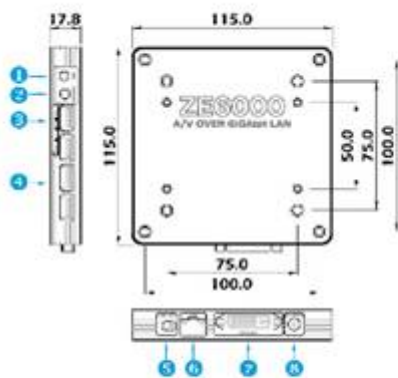

詳細規格內容

Power Brick	AC adaptor input	AC100V-240V, 50~60Hz
	DC power output	12Vdc @ 1.5A
Power Consumption		3 watts + 10 watts full USB bus power
	LED indicators	Power LED
		Network Connect LED
		Identification LED
Input/output connectors	Ethernet input	x 1 RJ-45, 10/100/1000 Mb Ethernet
	USB downstream ports	x 4 USB A type (USB 2.0)
	Video output	x 1 DVI-I connector for VGA or DVI
	Audio output 1	x 1 Line out phone jack
	Audio output 2	x 1 headphone
	Audio input	x 1 Microphone
Max. Video resolution	FHD	2048 x 1152
Environmental	Operating temperature	0 °C ~ 35 °C
	Non-operating temperature	-30 °C ~ 60 °C
	Operating Humidity	10% ~ 90% (non-condensing)
	Non-operating Humidity	5% ~ 95%
	Cooling	Fanless

Mechanical	Mounting	8 VESA holes; 4 spaced at 100mm centers and 4 spaced at 75mm centers
	Dimensions W x D x H	115mm x 115 mm x 17.8 mm
	Weight	TBD
Server OS supporting	XP, Vista, Win7, Win Server 2008R2, Linux	
System requirement	WMS 2011 / MiniFrame SoltXpand 2011 / Useful Multiseat 2011	
Regulatory	CB, FCC, CE, BSMI	
Compliance	WEEE, RoHS	
Optional	DVI to VGA adaptor / DVI to DVI cable(25cm) / DVI to VGA cable(25cm)	
* Specification is subject to be changed without prior notice.		

System Structure (Each user can work independently)

I/O indicator (unit: mm)

- | | |
|---|------------------------------------|
| 1. Microphone | 4. USB A type down stream port x 4 |
| 2. Headphone | 5. Line out |
| 3. LED indicators
Power LED
Network connect LED
Identification LED | 6. RJ-45 Ethernet connector |
| | 7. DVI-I Connector |
| | 8. DC 12V in |